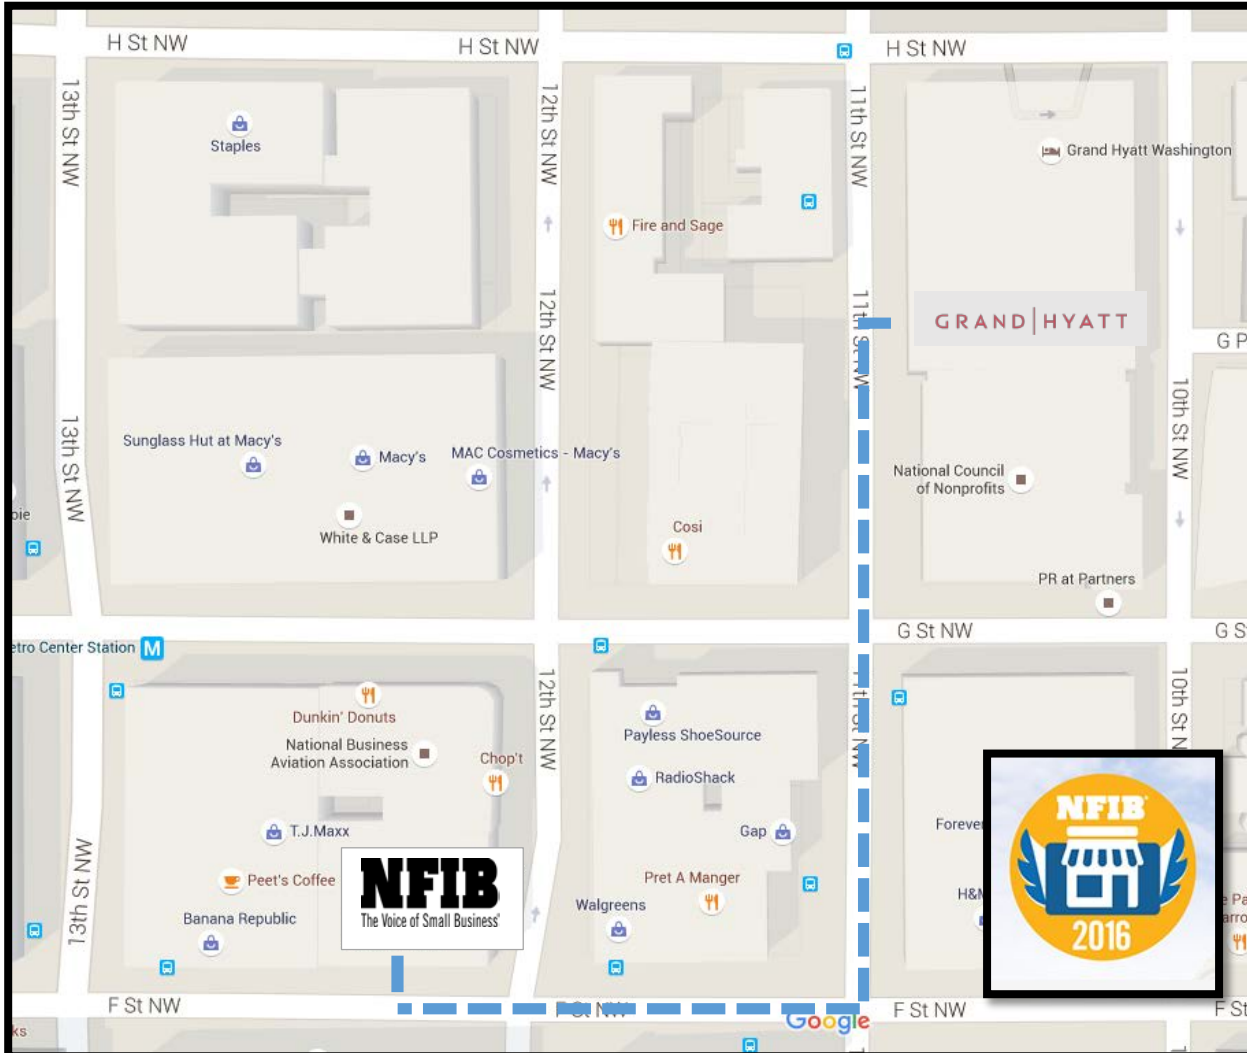

Walking Directions: Grand Hyatt Hotel to NFIB office

From Grand Hyatt Hotel to NFIB office

Grand Hyatt Hotel (1000 H St NW)

↓ Head south on 11th St NW towards G St NW
0.1 mi

→ Turn right on F St NW
479 ft
*destination will be on your right

NFIB office (1201 F St NW, 2nd floor)

From NFIB office to Grand Hyatt Hotel

NFIB office (1201 F St NW, 2nd floor)

← Walk left on F St towards 12th St
479 ft

← Turn left on 11th St NW toward G St NW
0.1 mi
*destination will be on your right

Grand Hyatt Hotel (1000 H St NW)