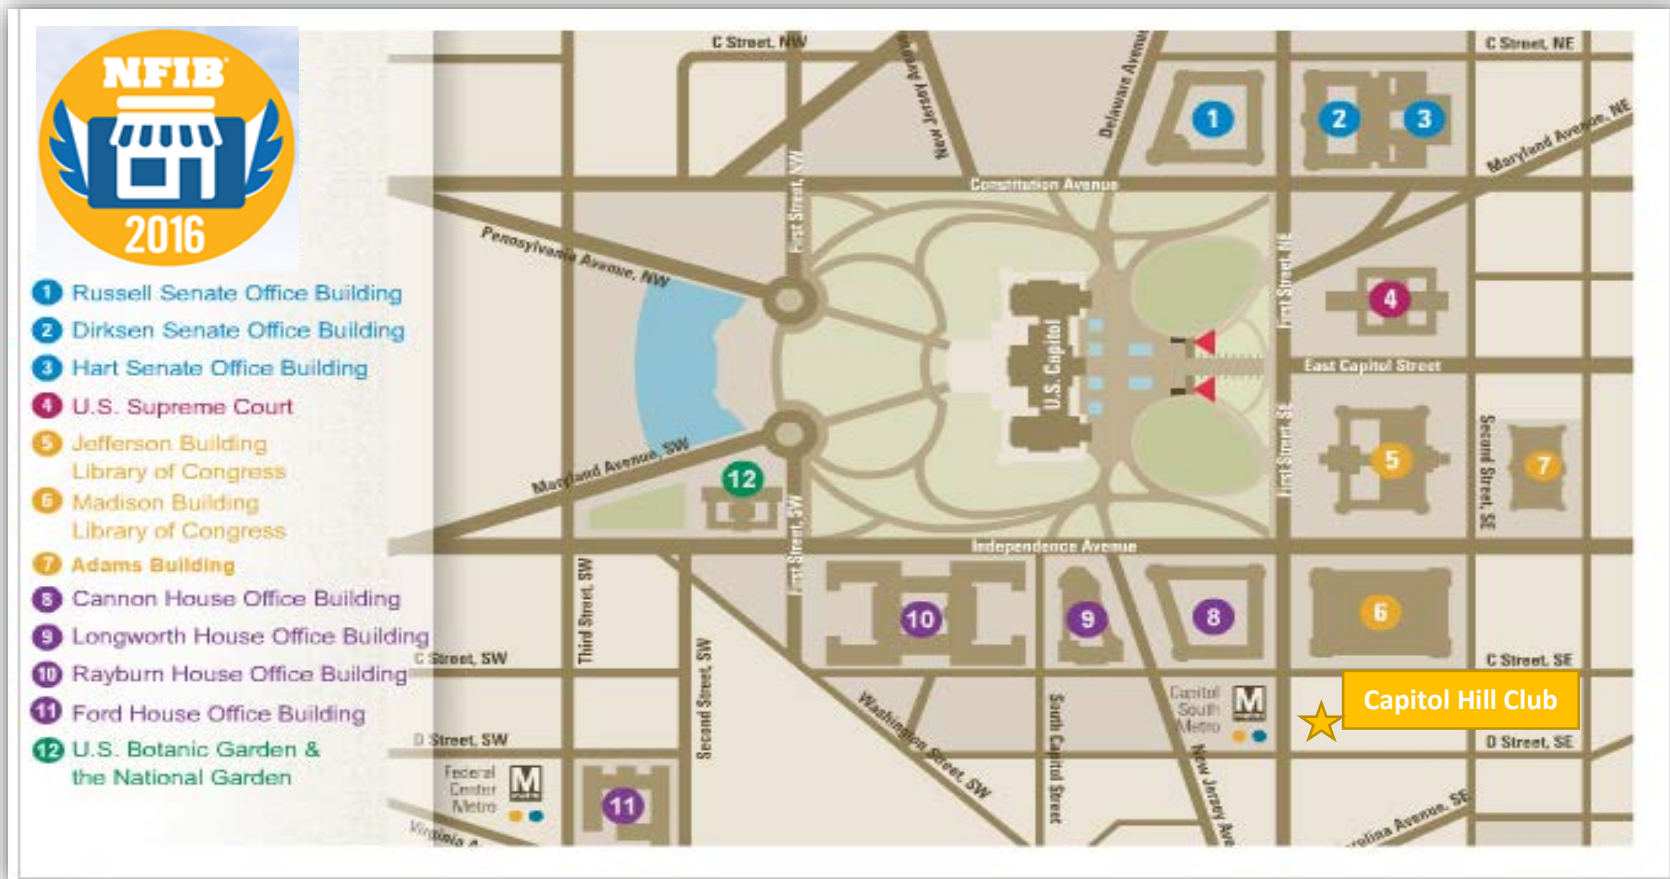

Senate office buildings, House office buildings, and Capitol Hill Club

SENATE SIDE

Building	Russell (SR)	Dirksen (SD)	Hart (SH)
Numbering System	All rooms are three digits, the first digit including floor number and a prefix indicating office building		
Example	Sen. Harry Reid's office, SH 522, is located on the fifth floor of the Hart building		

HOUSE SIDE

Building	Rayburn (RHOB)	Longworth (LHOB)	Cannon (CHOB)
Numbering System	All rooms are four digits; the first is always 2, the second indicates floor	All rooms are four digits; the first is always 1, the second indicates floor	All rooms are three digits; the first indicates floor
Example	Rep. Steve Cohen's office, 2404 RHOB, is on the fourth floor of Rayburn	Rep. Paul Ryan's office, 1233 LHOB, is on the second floor of Longworth	Rep. Nancy Pelosi's office, 233 CHOB, is on the second floor of Cannon